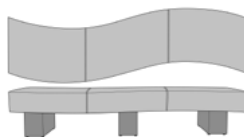

FMOBN211
96W 30D 19H