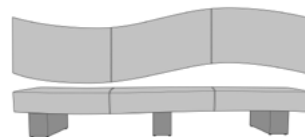

FMOBN311
120W 30D 19H

kwalu | Furnishing the Future™

6160 Peachtree Dunwoody Rd. Building C, Atlanta, GA 30328

1-877-MY-KWALU kwalu.com

SEATFMOBNF0222