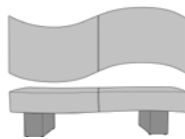

fermo

Bench

fermo

Bench

Kwalu's Fermo is comfortable lobby and reception area seating with a luxurious curved design, the curves subtly suggesting each seat. The Fermo bench is available in three widths, 6', 8' and 10'. Features include the cushioned seat of the bench on two or three Block legs of Kwalu Fusion material depending on the size selected.

Optional Widths

Choose from 3 optional widths – 6', 8' or 10'.

Can be grouped side by side

The bench can be grouped with others to create a wave-like effect in lobbies and other waiting spaces.

Statement of Line